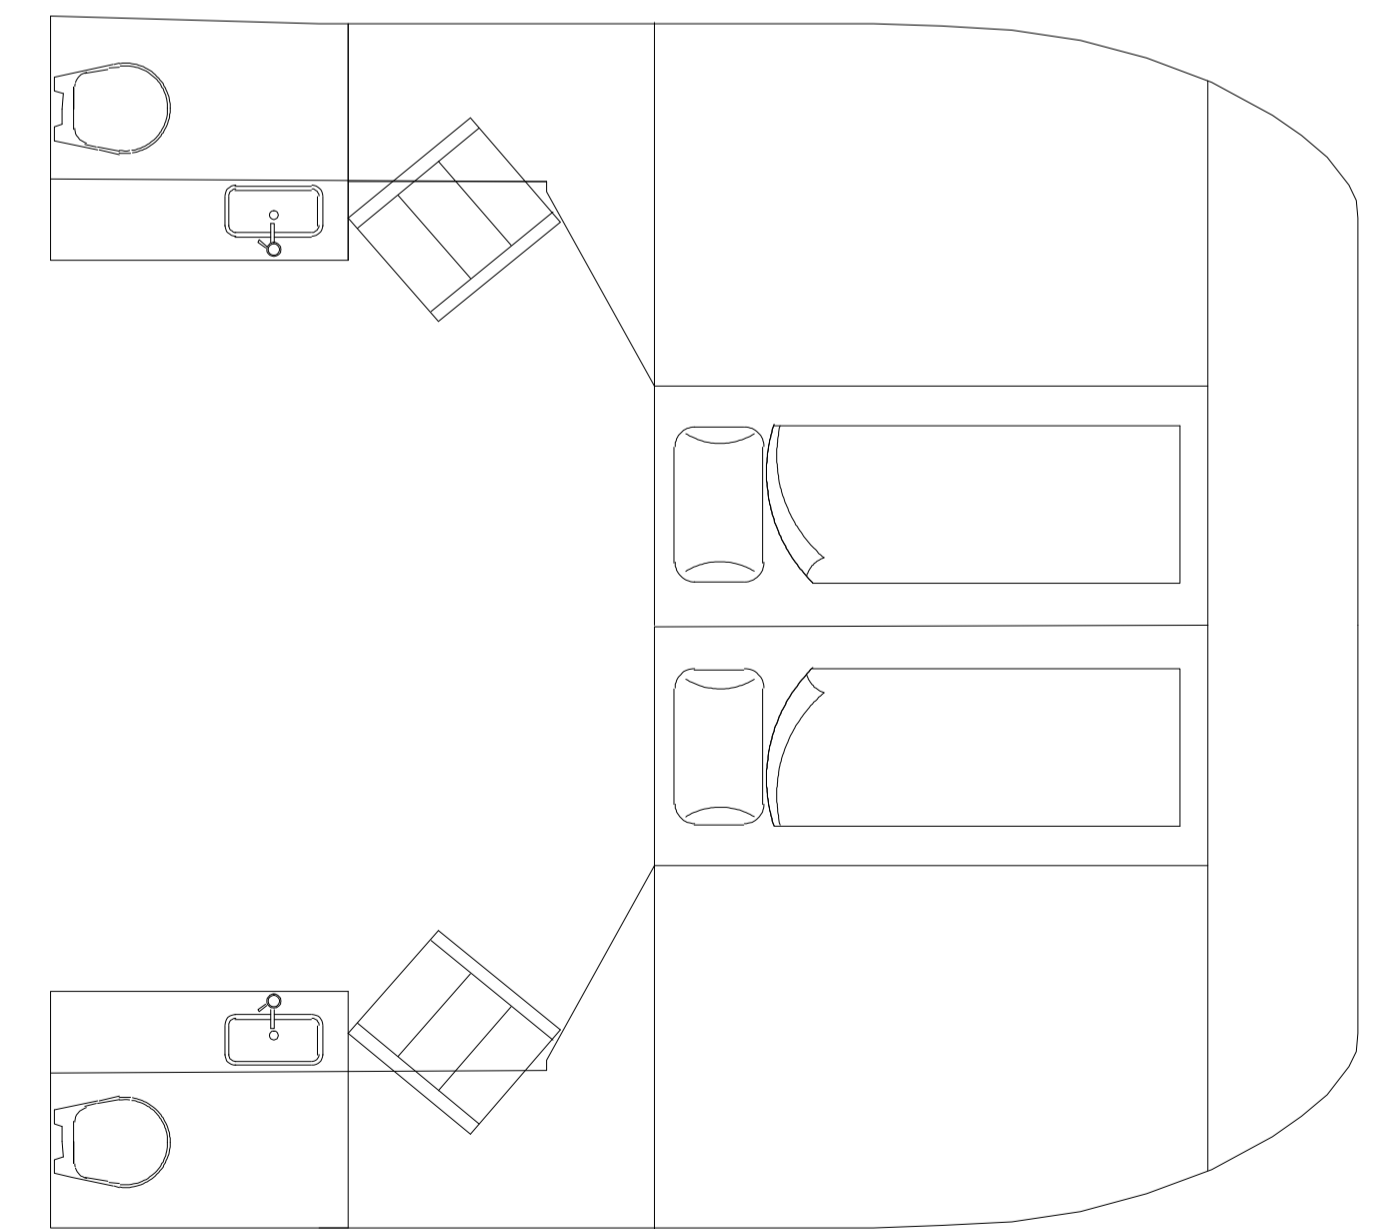

12m POLICE PATROL LAUNCH

PRINCIPAL DIMENSIONS	
LENGTH OA	12.37m
BEAM OA	5.07m
DRAFT	1.30m

DATE	11-07-12						
CHECKED							
DRAWN	JS						
	1	-	-		INITIAL		
	ISSUE	MOD.	AUTH.	DATE	MODIFICATIONS		

FINISH	MATERIAL	TYPE					
		12m GRP					
TOLERANCE	SPEC.	SCALE / SHEET					
		1:30 @ A1					
	EST. WEIGHT	DIMENSIONS IN					
		MILLIMETRES					
UNLESS STATED			USED ON	ISSUE			