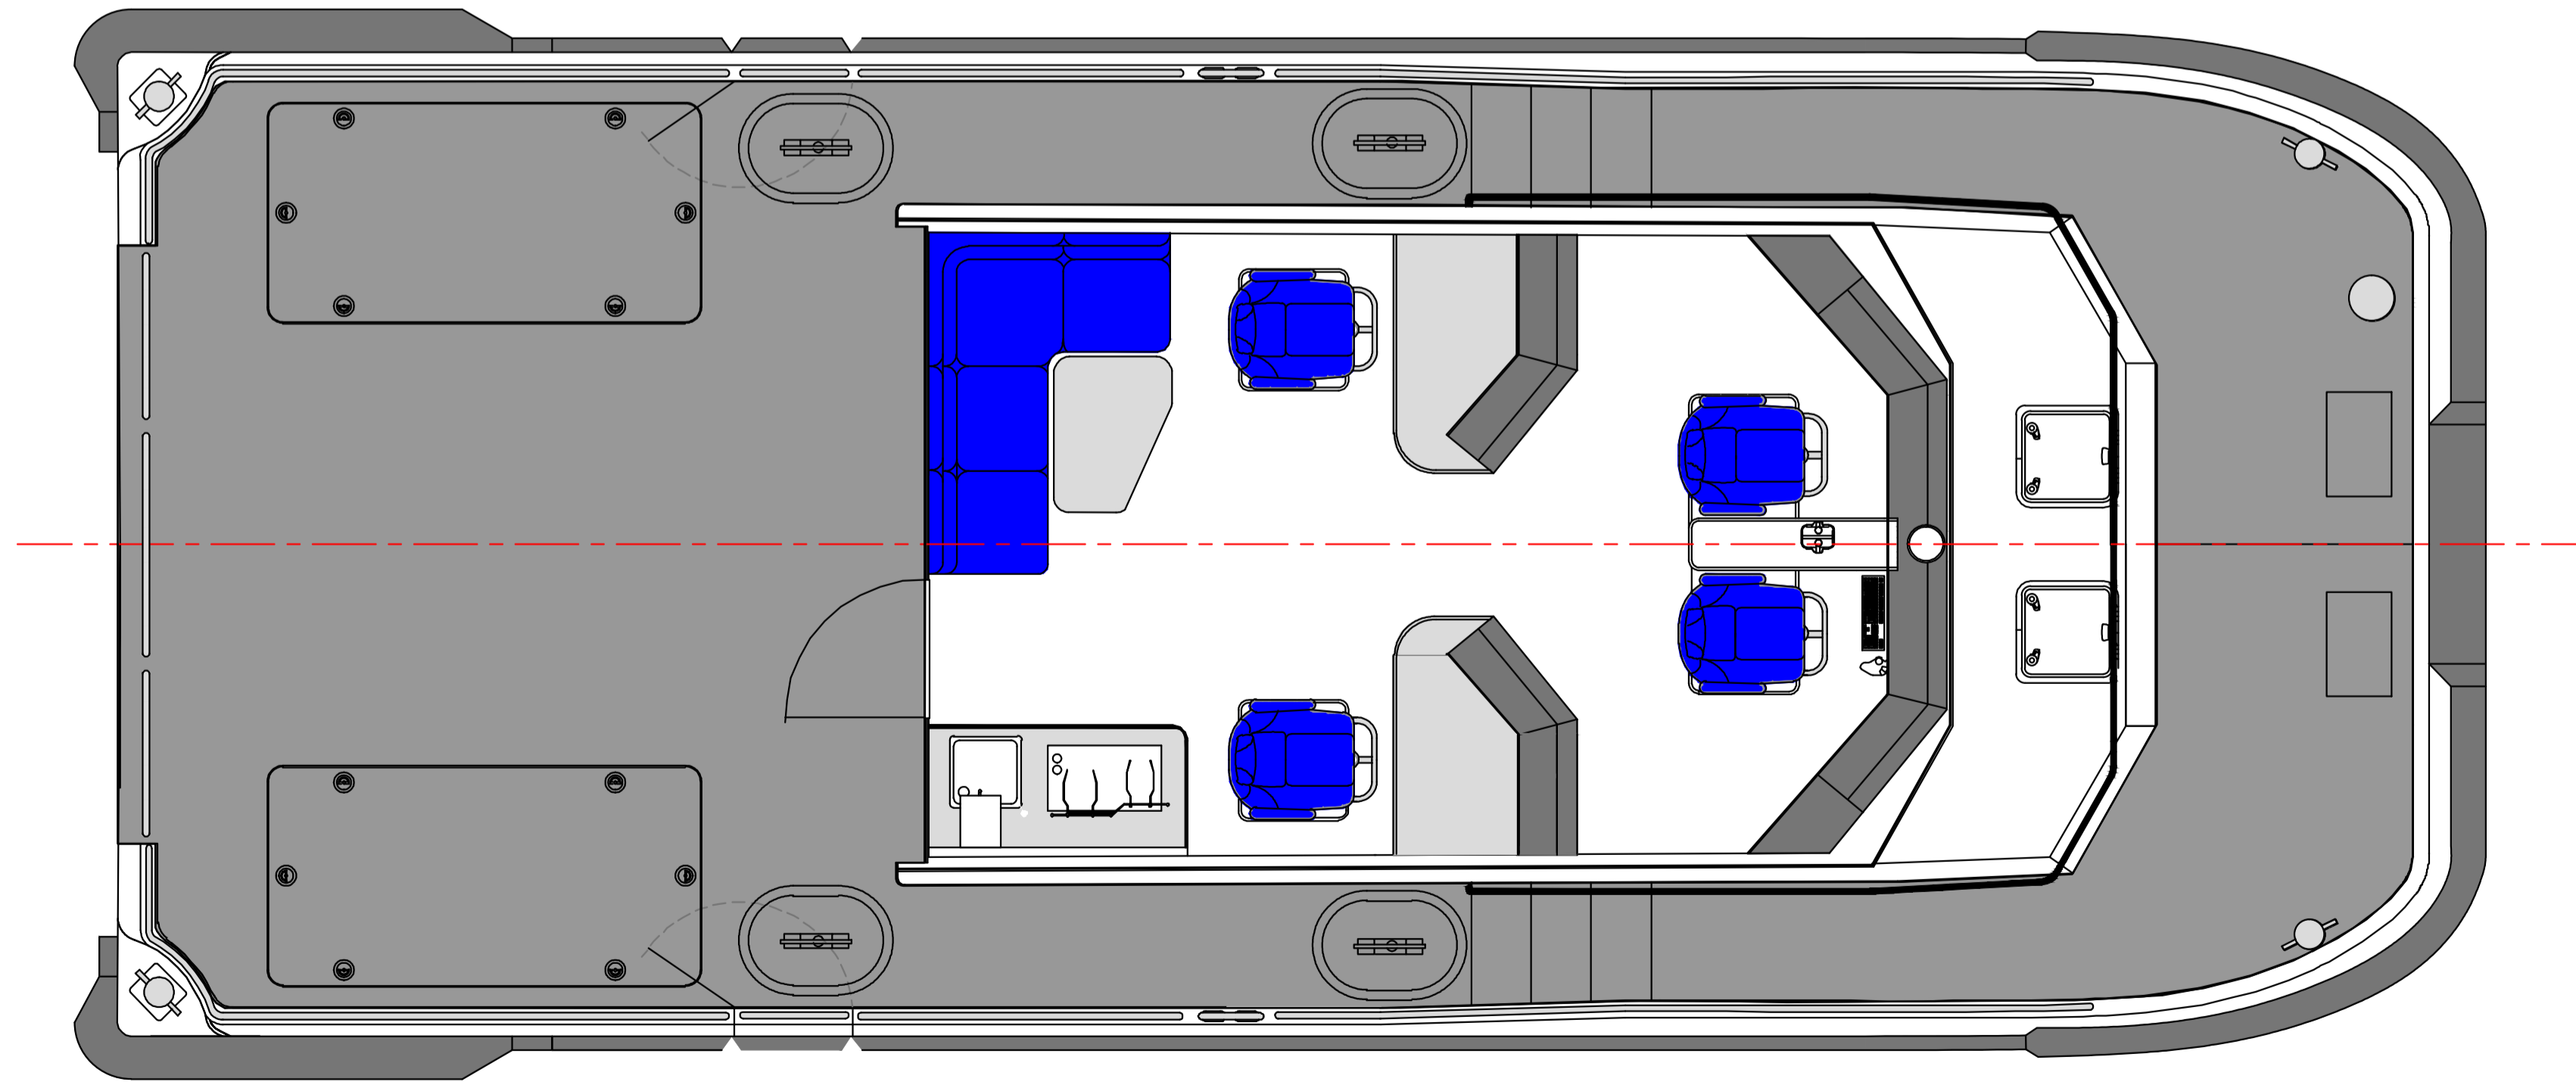

12m POLICE PATROL LAUNCH

PRINCIPAL DIMENSIONS	
LENGTH OA	12.37m
BEAM OA	5.07m
DRAFT	1.30m

DATE	11-07-12						
CHECKED							
DRAWN	JS						
	1	-	-		INITIAL		
	ISSUE	MOD.	AUTH.	DATE	MODIFICATIONS		

FINISH	MATERIAL	TYPE					
		12m GRP					
TOLERANCE	SPEC.	SCALE / SHEET					
		1:30 @ A1					
	EST. WEIGHT	DIMENSIONS IN					
		MILLIMETRES					
UNLESS STATED			USED ON	ISSUE			